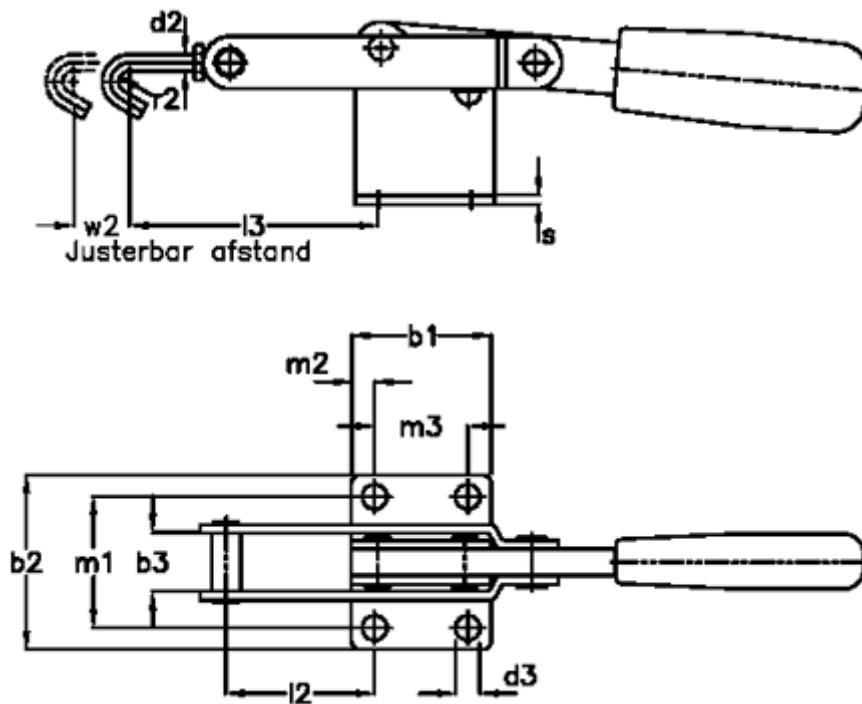

Article number: 201334114

Description: E+G Klee hook clamp GN 850-300-TF
with pulling hook

Measures

a1 = 35	h1	= 49.0	m3	= 32.0
a2 = 25	h2	= 18	r1	= 105
b1 = 48	Holding force N	= 3000	r2	= 6
b2 = 60	l1	= 225	s	= 3
b3 = 21	l2	= 51	Size	= 300
d1 = 10	l3	= 98.0	w1	= 104
d2 = 10	m1	= 45.0	w2 adjustable range	= 20
d3 = 8.5	m2	= 8.0		